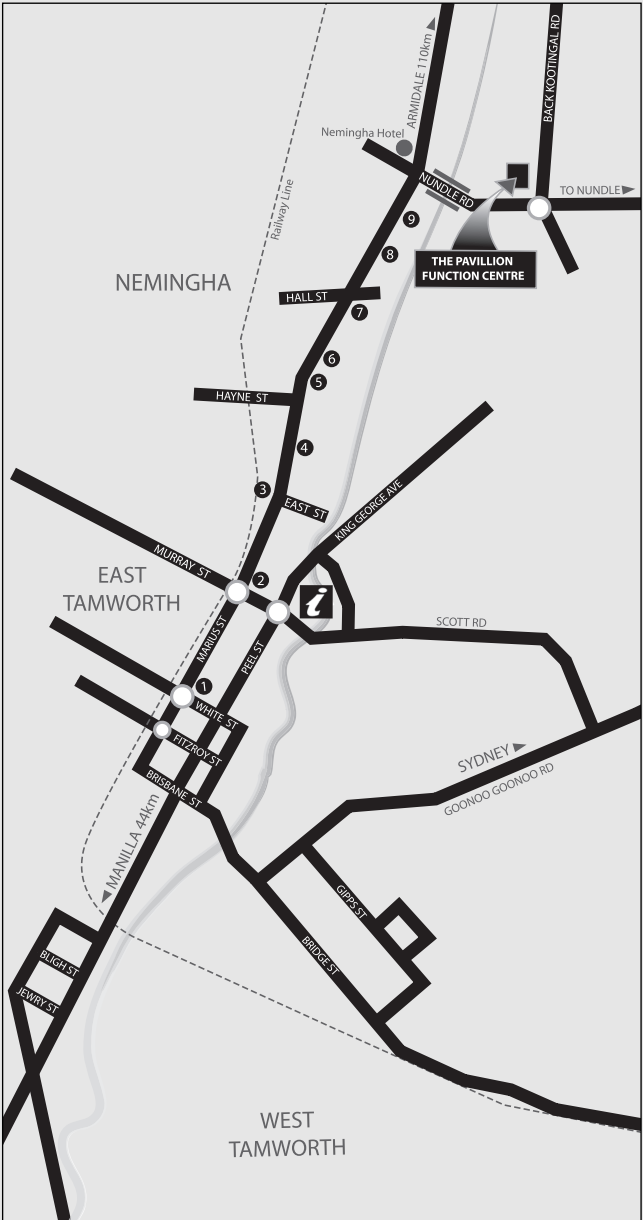

where to stay

## Motels

1. **City Sider Motor Inn** ★★★★★  
237 Marius St Tamworth Ph: 67664777
2. **Best Western Sanctuary Inn** ★★★★★  
293 Marius St Tamworth Ph: 67662903
3. **Quality Hotel Powerhouse** ★★★★★  
New England Hwy Tamworth Ph: 67667000
4. **Quest Serviced Apartments** ★★★★★  
337 Armidale Rd Tamworth Ph: 67612366
5. **Abraham Lincoln Motel** ★★★★★  
343 Armidale Rd Tamworth Ph: 67661233
6. **Almond Inn Motel** ★★★★★  
389 Armidale Rd Tamworth Ph: 67661088
7. **Stagecoach Inn** ★★★★★  
401 Armidale Rd Tamworth Ph: 67666311
8. **Colonial Inn Tamworth** ★★★★★  
519 Armidale Rd Tamworth Ph: 67661866
9. **McNevens Country Valley Motel** ★★★★★  
999 Armidale Rd Tamworth Ph: 67609200